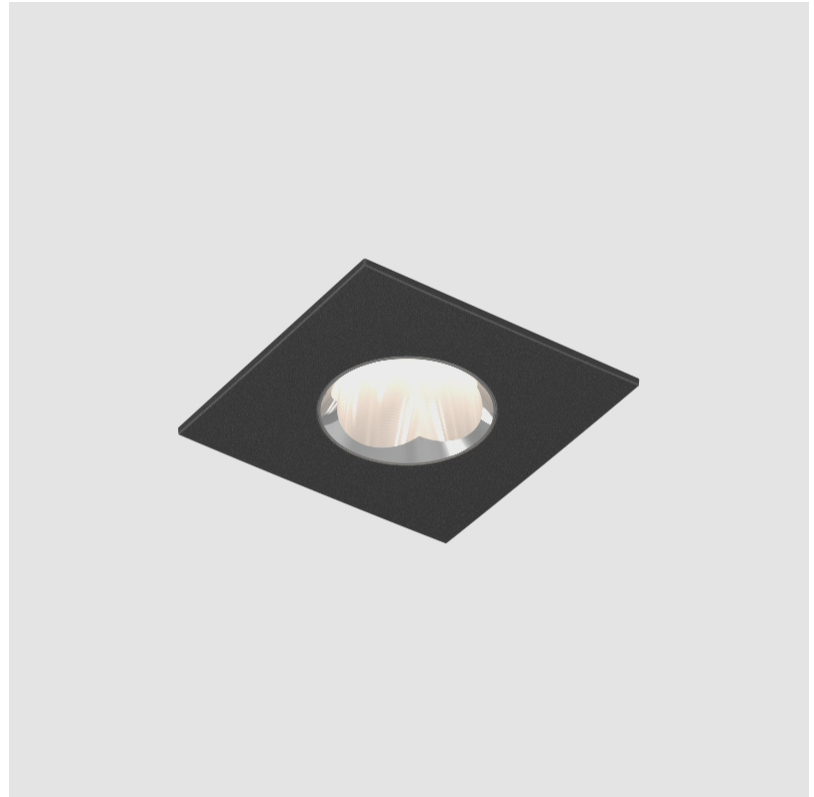

GENERAL

Series: Oiko Pro Square
Subseries: Oiko Pro Square Fixed
Brand: Prolicht
Division: Architectural
Mounting Type: Recessed
Mounting Location: Ceiling
Subcategory: Downlight

PHYSICAL

Shape: Square
Length (mm): 75
Length (in): 2 ¹⁵/₁₆
Width (mm): 75
Width (in): 2 ¹⁵/₁₆
Height (mm): 46
Height (in): 1 ¹³/₁₆
Ceiling Thickness (mm): 1 - 25
Ceiling Thickness (in): 1/16 - 1 3/16
Min. Recessing Depth (mm): 50
Min. Recessing Depth (in): 1 ¹⁵/₁₆
Light Distribution: Downlight
Weight (kg): 0.186
Diffuser: Lens Pack - No Lens / Opal / Linear Spread Lens / Honeycomb / Spread Lens
Fixture Finish: SSR / BKV / CWI / CRY / HAB / UFT / ITA / RUA / FTG / MYG / LOD / PUS / FRO / FUP / KIA / POP / BLS / SPG / MEY / GOH / GUM / CHC / COM / ABZ / JAG / OBR / MOS / ROR
Fixture Material: Aluminum Die Cast
Cut-out Measurements: D. 68mm / 2 11/16"

ELECTRICAL

Lamp Type: LED (Zhaga Standard)
Input Wattage (W): 14.4
Driver Included: No
Driver Location: Remote
Driver Class: Class 2
Input Voltage (V): 120 - 277
Constant Current (MA): 350

LED

Number of LEDs: 1
Color Temperature (°K): 2700-6500 Tunable White
Max. Delivered Lumen (lm): 1121 - 1319
Nominal Lumen (lm): 1242 - 1460
CRI: >90 CRI
Lamp Life (hrs): 50000

OPTICAL

Beam Angle: 60

RATINGS AND CERTIFICATIONS

Certified By: Certified for North American Standards
IP rating: IP20