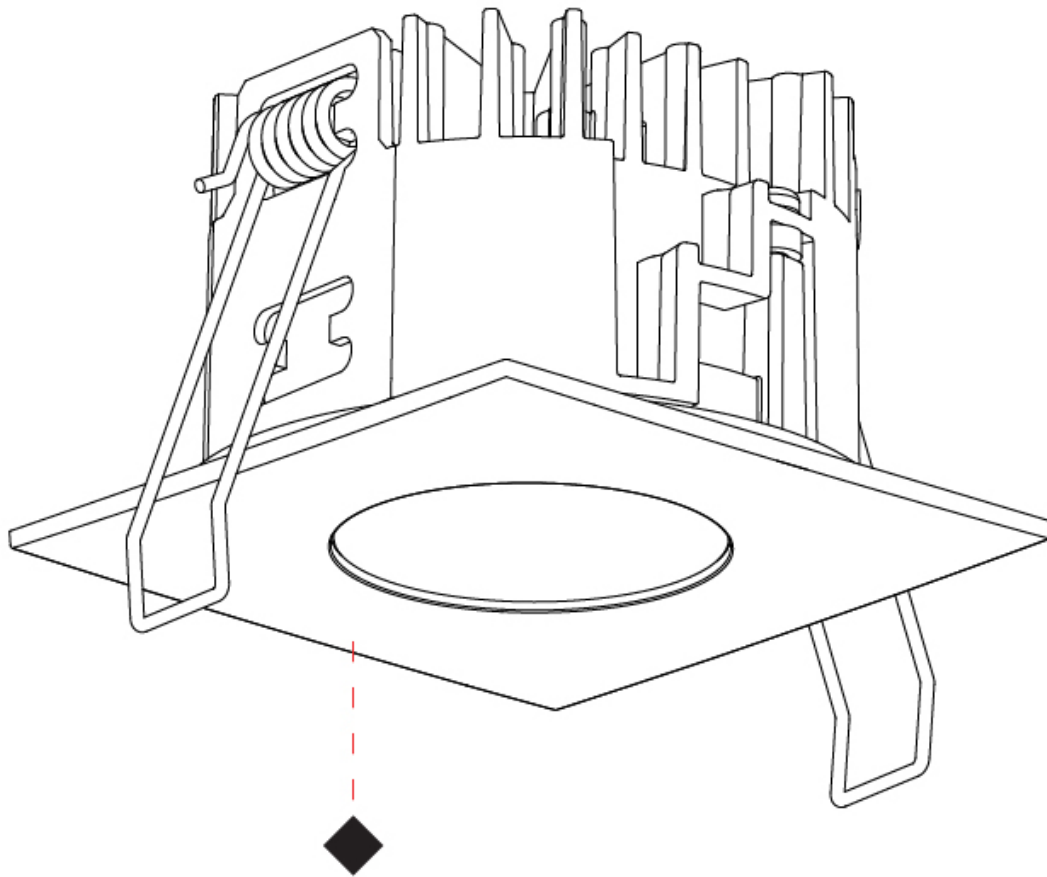

OPTICAL

Beam Angle: 60

RATINGS AND CERTIFICATIONS

Certified By: Certified for North American Standards
 IP rating: IP20

OIKO PRO SQUARE FIXED RECESSED

A35963-

PROJECT	_____
TYPE	_____
SPECIFIER	_____
QUANTITY	_____
DATE	_____